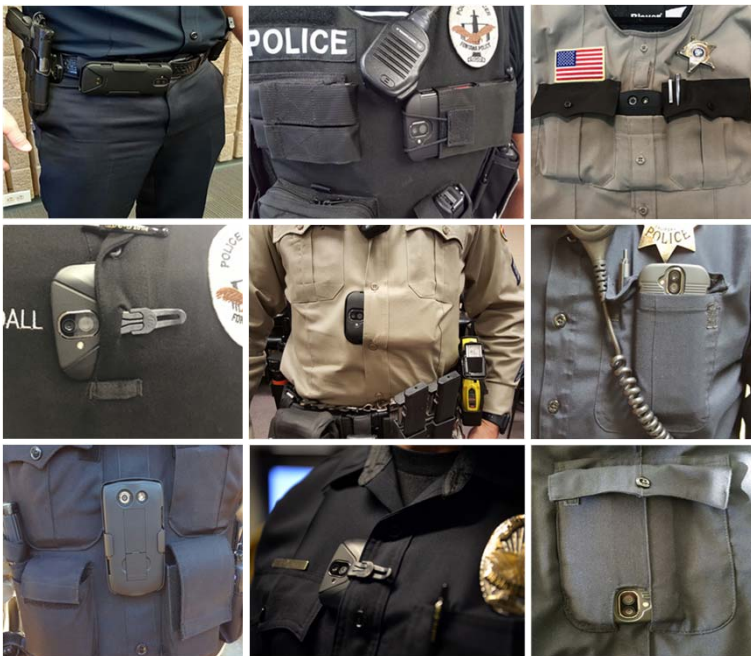

Key Features Include:

- Live-Streaming Capability
- Automatic Upload from the Field
- Advanced Analytics
- Azure Government Cloud Storage
- CJIS Compliant Software

Smartphone Body Camera

Any Android smartphone can be used as a Body Worn Camera. Many Android smartphones are ruggedized, making them ideal devices for law enforcement agencies.

Certain Devices Include:

- Single Button Activation
- Military Grade Durability (MIL-STD-810G)
- Waterproof/Dustproof (IP 68)
- Wide-Angle Lens
- Long-Lasting Battery
- HD Video Quality

Numerous Mounting Options

Holster Activation

Bluetooth module attached to a gun holster can detect when the gun is drawn. A Visual Labs BWC recording is started.